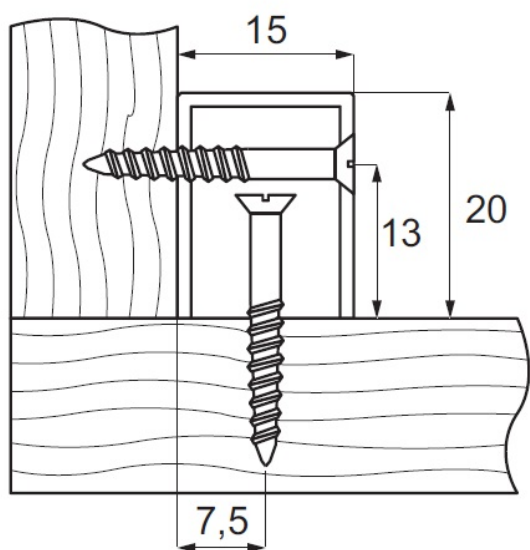

PRODUCT SHEET

Description:

Corner Block, No. 3600, Eccentric Cam Fixing, Brown Plastic

Item number:

11.05.061-0

Units	Box	Carton	HS Code	Barcode
Pcs.	1	1000	3926909790	
				5704866014045

SISO A/S

Mileparken 11
DK-2740 Skovlunde
Denmark
VAT: DK 24786013