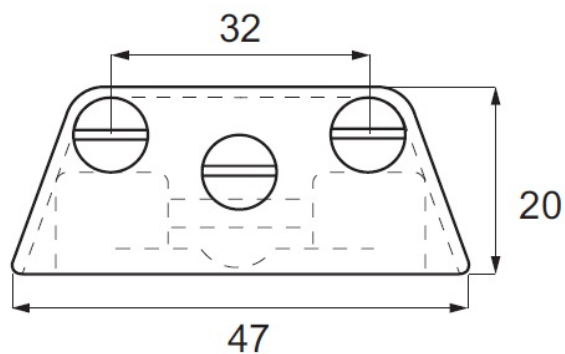

PRODUCT SHEET

Description:

Corner Block, No. 3600, Eccentric Cam Fixing, Brown Plastic

Item number:

11.05.061-0

Units	Box	Carton	HS Code	Barcode
Pcs.	1	1000	3926909790	
				5704866014045

SISO A/S

Mileparken 11
DK-2740 Skovlunde
Denmark
VAT: DK 24786013